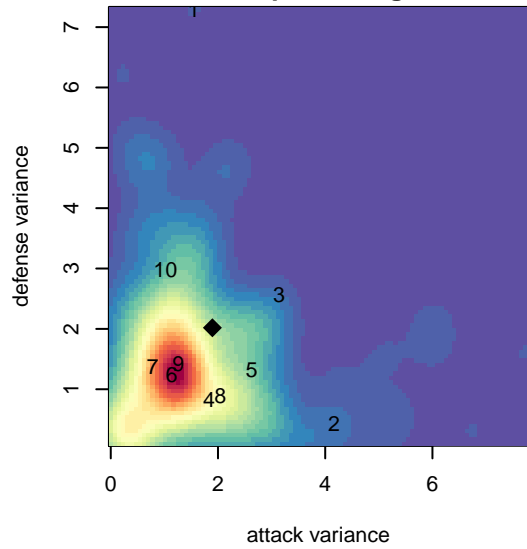

# Pelada FA McKenzie Strykers FC G02

, OR  
 G02 total strength=1365  
 attack=9.29 defense=5.39  
 spr league = PTT Win G02 Div 1 Red

alt names used:  
 MCKENZIE STRYKERS (OR)  
 AUFC 02G McKenzie Strykers

Venues played:  
 2017 Bend Premier Cup Meghan Cox (Silver) [  
 2017 PTT Winter G02 Division 1 Red

**Pelada FA McKenzie Strykers FC G02**  
 Dots are actual minus expected GF (blue circles) and GA (red triangles).  
 Blue line is smoothed change in attack strength. Red is smoothed change in defense strength.

**attack and defense variance (black dot)  
relative to other teams  
and top 10 in region**

**attack and defense rating  
relative to others at age  
and all opponents in last 13 months**

**Performance relative to 13 month average**